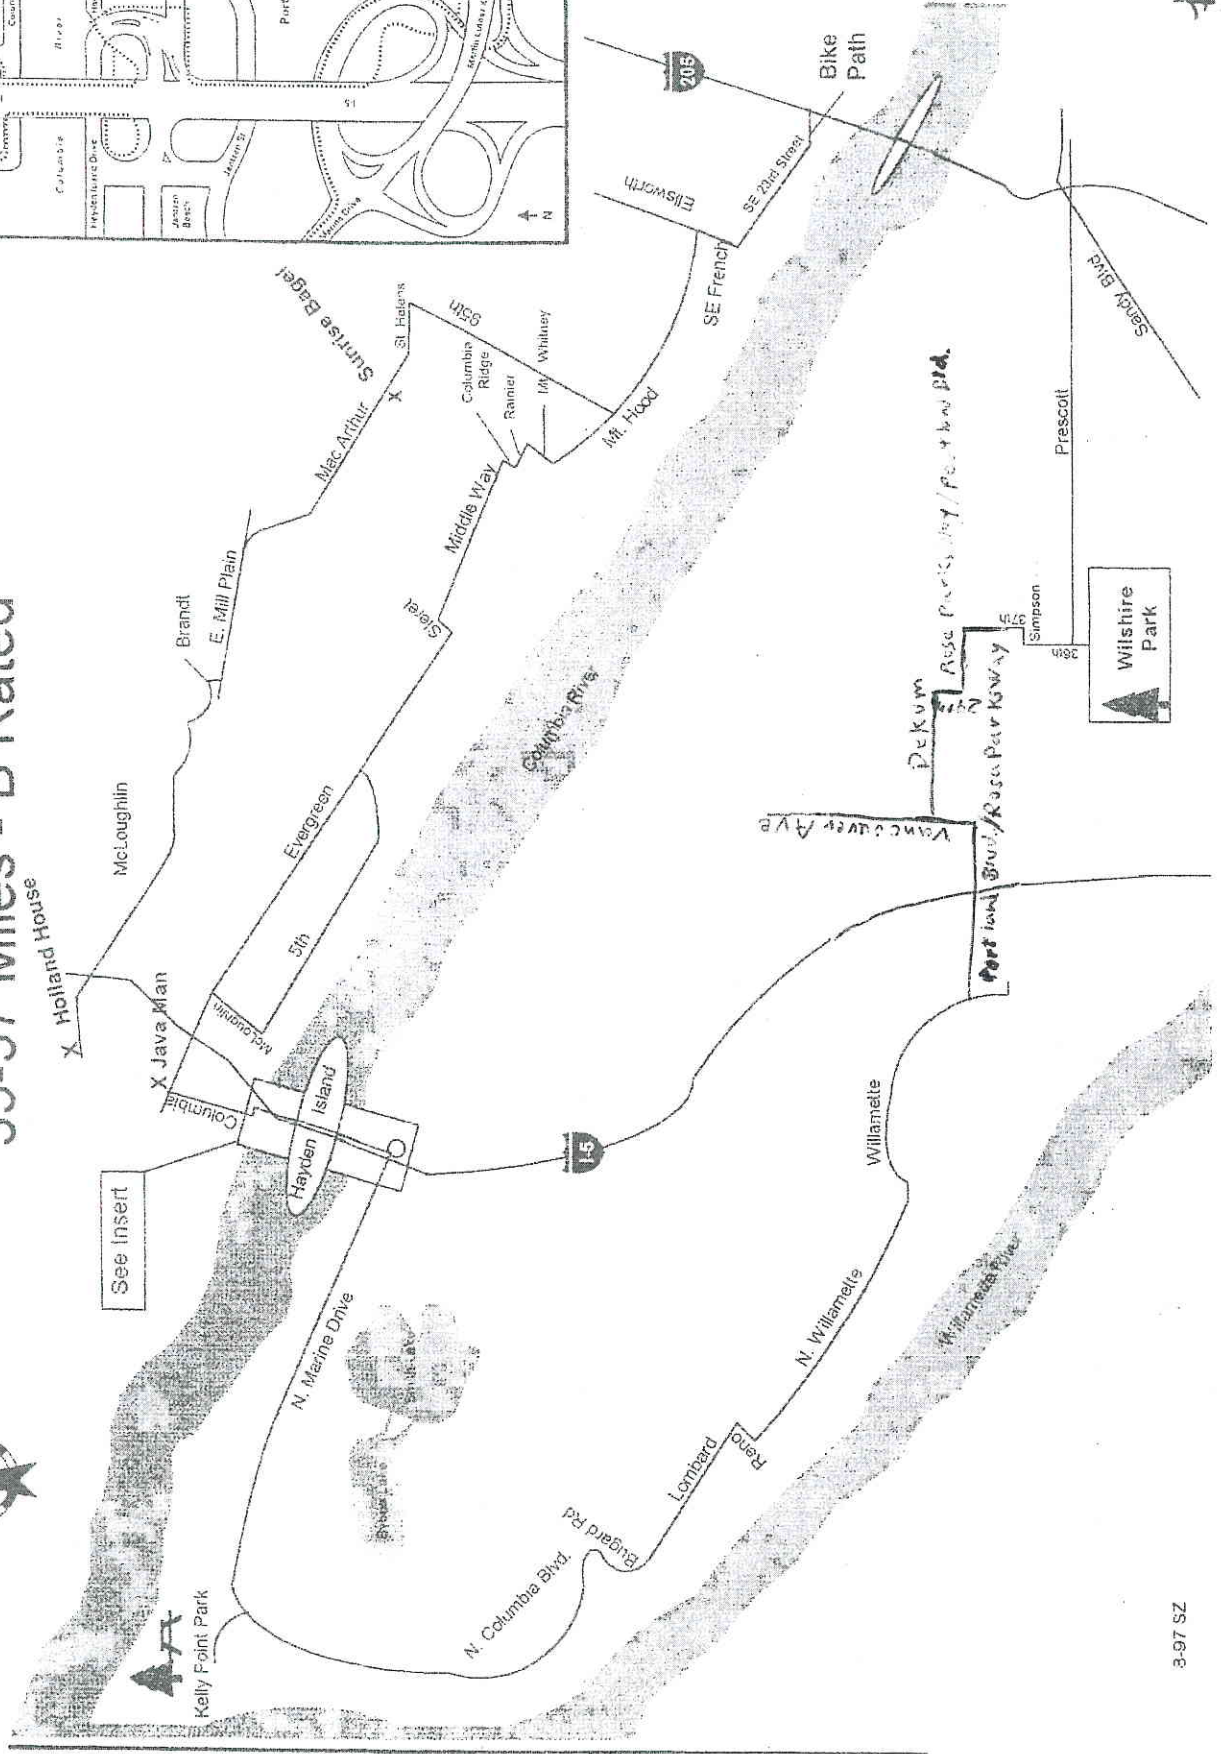

Kelley Point - Vancouver Loop

35-37 Miles - B Rated

#445