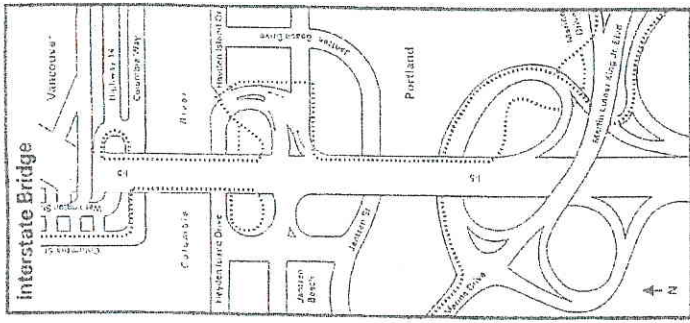

Kelley Point - Vancouver Loop

35-37 Miles - B Rated

#445